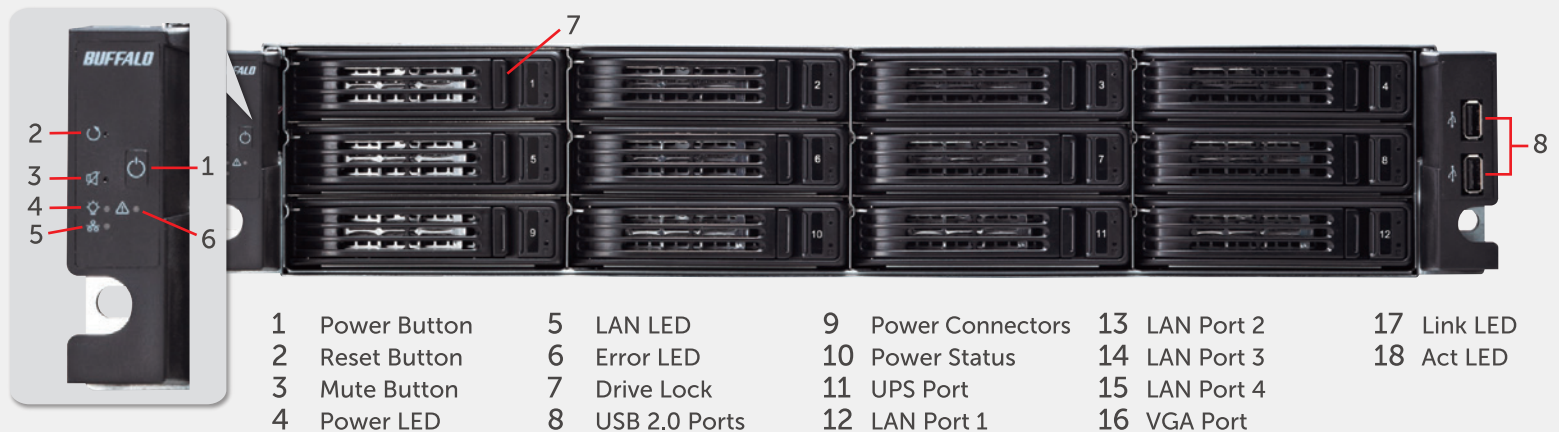

REMOTE FILE ACCESS

TeraStation 7120r Enterprise offers multiple ways to remotely access and share your important data for enhanced collaboration and productivity. With WebAccess and FTP/SFTP servers, you can

securely access and share files with anyone outside the local network. Trusted recipients can access selected files from anywhere over the Internet, and with WebAccess files can also be accessed remotely from a tablet or smartphone.

SURVEILLANCE VIDEO MANAGEMENT

TeraStation 7120r Enterprise offers a video surveillance asset management platform that allows you to record high quality video and store and manage it for easy access and playback. Surveillance Video Manager provides advanced features and helps you manage and store camera feeds, enabling playback of live and stored video with support for any RTSP IP-based video camera.

HELIUM-FILLED HARD DRIVES

Exclusive to the 72 TB model, HGST Ultrastar He6 helium-filled hard drives help to improve efficiency and enable system storage capacity expansion while maximizing storage space utilization for reduced total cost of ownership. Additionally, the Ultrastar He6 helium-filled drives run 30% quieter than typical enterprise HDDs.