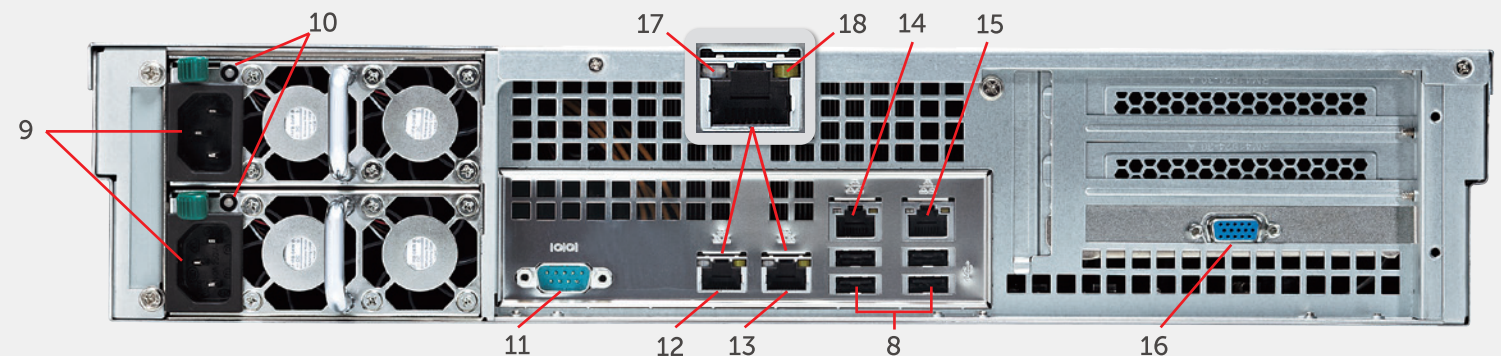

REMOTE FILE ACCESS

TeraStation 7120r Enterprise offers multiple ways to remotely access and share your important data for enhanced collaboration and productivity. With WebAccess and FTP/SFTP servers, you can

securely access and share files with anyone outside the local network. Trusted recipients can access selected files from anywhere over the Internet, and with WebAccess files can also be accessed remotely from a tablet or smartphone.

SURVEILLANCE VIDEO MANAGEMENT

TeraStation 7120r Enterprise offers a video surveillance asset management platform that allows you to record high quality video and store and manage it for easy access and playback. Surveillance Video Manager provides advanced features and helps you manage and store camera feeds, enabling playback of live and stored video with support for any RTSP IP-based video camera.

HELIUM-FILLED HARD DRIVES

Exclusive to the 72 TB model, HGST Ultrastar He6 helium-filled hard drives help to improve efficiency and enable system storage capacity expansion while maximizing storage space utilization for reduced total cost of ownership. Additionally, the Ultrastar He6 helium-filled drives run 30% quieter than typical enterprise HDDs.