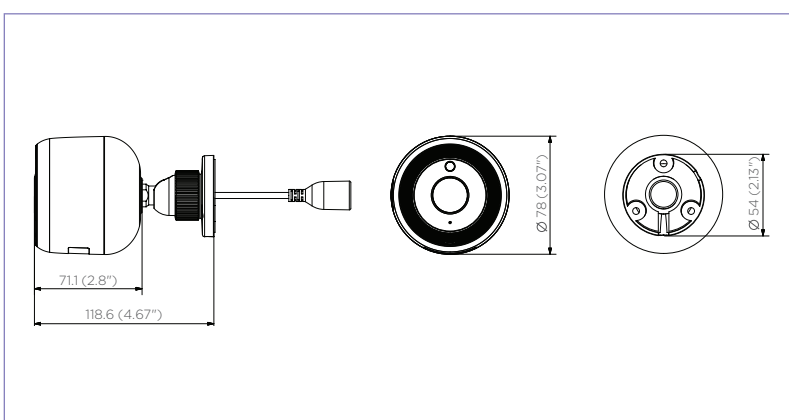

# SmartCam Full HD PoE SNH-V6430BNH

SNH-V6430BNH

**Simple, Smart, Secure**  
SmartCam outdoor helps  
you look after 24/7.

- 1080p Full HD resolution
- Weather-resistant housing (outdoor)
- Easy installation with PoE adapter
- 130° Ultra-wide angle lens
- Night vision to 15m(50ft)
- Versatile for indoor, outdoor (optional accessory kit for indoor)

<b>Full HD</b> 1080p Full HD Streaming Video	<b>Outdoor Ready</b> (Weather-Resistant)	<b>Easy to Install</b> with PoE Adapter	<b>130° Ultra-Wide</b> Angle Lens
<b>Motion Zone</b> Select	<b>True Day and</b> Night	<b>WDR</b> (Wide Dynamic Range)	<b>Email and Push</b> Notifications

## Dimensions

Unit : mm (inch)

## Contents

- Camera
- PoE Power adapter with plug
- LAN cable(10m/33 ft)
- 3 Screws, wall anchors
- Quick Start Guide
- General Public License(GPL)