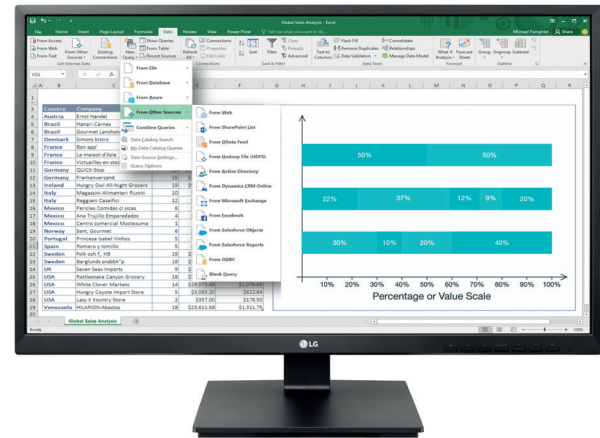

# 27BK750Y

27" Class Full HD IPS LED Monitor

EAN CODE: 8806084672674

27"

KEY FEATURES

- 27" FHD (1920x1080) IPS Display
- New CINEMA Screen
- Colour Calibrated
- OnScreen Control (Screen Split, My Display Presets, PIP)
- 1.2W x2 Built-in Speaker
- Display Port 1.2/Out, DVI, HDMI, USB 3.0 1 up/4down (one for Quick Charge)
- Smart Energy Saving

For more information  
[www.lg.com/uk/monitors](http://www.lg.com/uk/monitors)

PRODUCT FEATURES

FEATURE	
Size(Inch)	27"
Panel Type	IPS
Color Gamut (CIE1976)	72%
Color Depth (Number of Colors)	16.7M
Pixel Pitch (mm)	0.3114 x 0.3114
Aspect Ratio	16:9
Resolution	1920 x 1080
Brightness (Typ.)	250 cd/m2
Contrast Ratio (Original)	1000 : 1
(DFC)	5000000 : 1
(GTG)	5ms
Viewing Angle (CR≥10)	178 / 178
Surface Treatment (Glare/Non Glare)	Anti glare ,3H