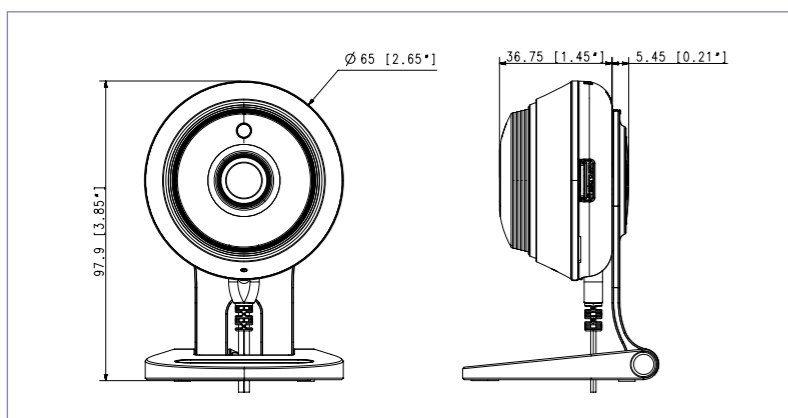

Ultra-Wide Angle Lens

Motion Zone Select

Digital PTZ

Two-way Talk

Motion & Audio Detection

Micro SD Recording (Max 128GB)

Night Vision (32ft, 10m)

Dimensions

Unit : mm (inch)

Contents

- Quick Guide
- Power Adapter
- Screw and Anchor(2set)
- Warranty Card

Specifications

SNH-V6414BN	
Video	
Imaging Device	1/3" CMOS
Effective Pixels	1944(H) x 1092(V)
Scanning System	Progressive
Min. Illumination	0.3Lux(Color), 0Lux(Black / White)
Lens	
Focal Length (Zoom Ratio)	2.8mm
Angular Field of View	D:130° / H:113° / V:63°
Focus Control	Fixed Lens
Operational	
IR LED	850nm
Viewable Length	10m
On Screen Display	Time Display Only(on/off)
Day & Night	True D/N
Wide Dynamic Range	HDR
Lens Distortion Correction	Off / On
Contrast Enhancement	Auto
Digital Noise Reduction	Support (2D+3D Noise Filter)
Digital Image Stabilization	N/A
Motion Detection	Off / On
Audio Detection	Off / On
White Balance	Auto
Digital Zoom	4x(Viewer)
Flip / Mirror	Off / On
Intelligent Video Analytics	Motion Zone Selection(3 Motion Zone)
Memory Slot	SDXC Memory Slot (Max 128GB)
Network	
Ethernet	N/A
Wireless	Wi-Fi 802.11b/g/n (Single Band)
Video Compression Format	H.264
Resolution	1920x1080 / 1280x720 / 640x360
Max. Framerate	H.264, 1920x1080 30FPS
Streaming Capability	Multiple Streaming (Up to 4 Profiles)
Audio I/O	Built-in Mic and Speaker
Audio Compression Format	G.711 u-law
Audio Communication	2-way audio / Half duplex
IP	IPv4
Protocol	TCP/IP, UDP/IP, RTP(UDP), RTP(TCP), RTSP, NTP, HTTP, HTTPS, SSL, DHCP, SMTP, ICMP, ARP, DNS, UPnP
Security	HTTPS(SSL) Login Authentication / Digest Login Authentication
Streaming Method	Unicast
Max. User Access	up to 5 users at unicast mode
Environmental	
Operating Temperature / Humidity	0°C - + 40°C(+32°F - +104°F) / 20% - 80% RH
Ingress Protection	Indoor
Electrical	
Input Voltage / Current	5V/2A
Power Consumption	micro-USB Type
Mechanical	
Color / Material	Black / Plastic
Dimension (WxHxD)	Ø65mm x 36.5mm(without bracket)
Weight	137g