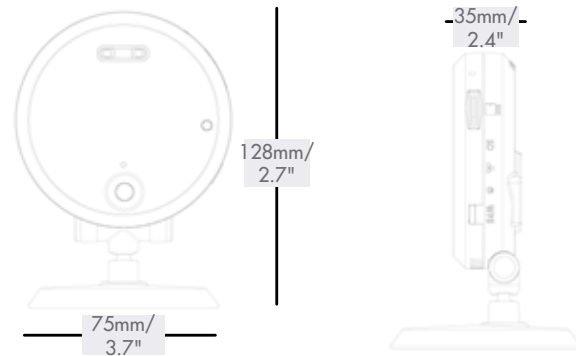

FEATURES:

- iOS, Android, PC and Mac compatible
- Real-Time (30fps) HD 1280x800 Mega-pixel resolution
- Wi-Fi & wired internet connectivity
- 5 Second pre-recording on microSD card
- Easy connection to Wi-Fi networks with WPS ¹
- Night vision up to 30ft with single high-power IR LED ²
- microSD recording & playback supported ³
- Built-in Speaker and Mic for 2-way audio
- Dual motion detection: PIR & video
- Sound activated alerts
- Push notification of events & email alerts with snap shot attachment
- H.264 video compression
- Supports up to 20 simultaneous users ⁴
- Simultaneous recording on microSD card, and viewing on PC and Mobile ⁵
- Expandable up to 4 cameras
- Watchdog function

Product Information

LNC234	Wireless HD Network Camera
UPC	6-95529-00299-6
Package Weight:	0.4 kg / 0.95 lbs
Package Dimensions: (W x D x H)	149 x 149 x 73mm / 5.9 x 5.9 x 2.9"
Package Cube:	0.02 CBM x 0.05 CBF
Contents:	IP Camera, Ethernet cable, Power adapter, Mounting kit, Quick setup guide
LNC234PK2B	Wireless HD Network Camera - 2 Pack
UPC	6-95529-00455-6
Package Weight:	1.0 kg / 2.3 lbs
Package Dimensions: (W x D x H)	203 x 203 x 203mm / 8 x 8 x 8"
Package Cube:	0.29 CBM x 0.008 CBF
Contents:	2 x IP Cameras, 2 x Ethernet cables, 2 x Power adapters, 2 x Mounting kits, Quick setup guide

Dimensions

Disclaimers

1. Compatible with WPS enabled routers (not included).
2. Infrared illumination range under ideal conditions. Actual range and clarity may vary depending on scene/object reflection and camera application.
3. microSD Card not included (supports up to 32GB).
4. Connection speed may vary depending on internet bandwidth.
5. Up to 4 simultaneous camera views available on PC, Mac and tablets.
Selectable single camera viewing on smartphones.