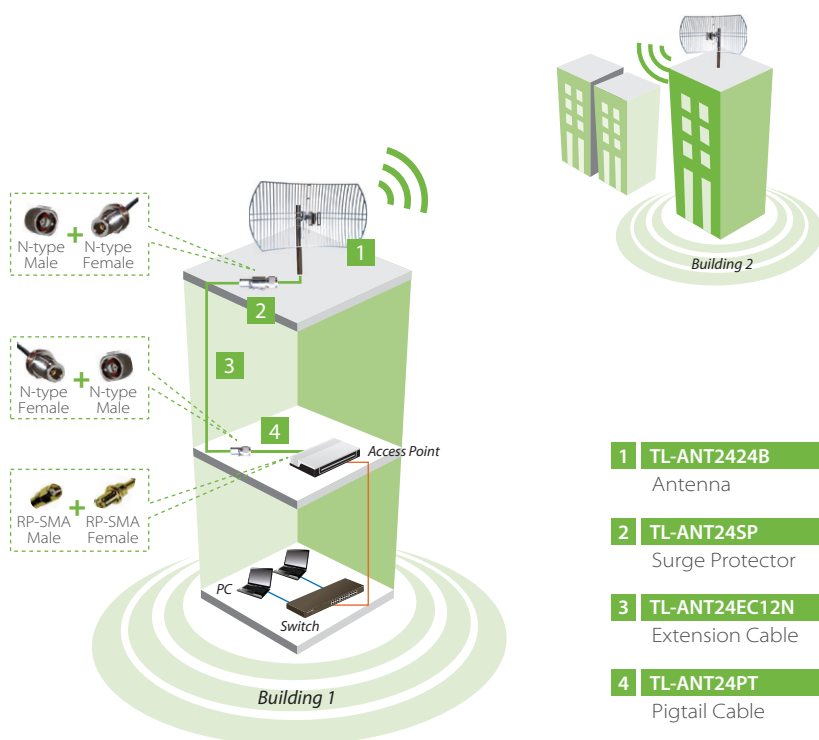

12 Meters Low-loss Antenna Extension Cable

TL-ANT24EC12N

⦿ Features:

- Easy and quick deployment into suitable WLAN environment
- 12 meters in length allows you to relocate your antenna to a optimal position to maximize the wireless performance
- Features higher performance low loss KMS-400 (LMR-400) cable with excellent flexibility
- Weather resistant design, applicable in most outdoor solutions
- N Male to Female connector, works with N type antenna

⦿ Description:

What happens when your wireless signal is too weak to connect to an access point in another building and you want to better position your wireless antenna in a higher or wider place to get a better signal? The antenna extension cable is the answer to your problems. There is no need to move your access point or wireless router, which may sometimes be immovable, from place to place. With the several kind of low-loss extension cable, you will have more flexibility to move your antenna in order to maximize your wireless performance.

◎ Specifications:

Dimension	12 Meters
Frequency	DC ~ 3GHz
Impedance	50Ω Nominal
Insertion Loss	6.5 dB
Connector Type	N Male to Female
Operating Temp.	-10℃ ~+60℃
Storage Temp.	-40℃ ~+80℃

◎ Diagram:

Outdoor Point to Point Application

Simple and Convenient Installation with Excellent Transmission Range

Package:

- 12 Meters Low-loss Antenna Extension Cable
TL-ANT24EC12N