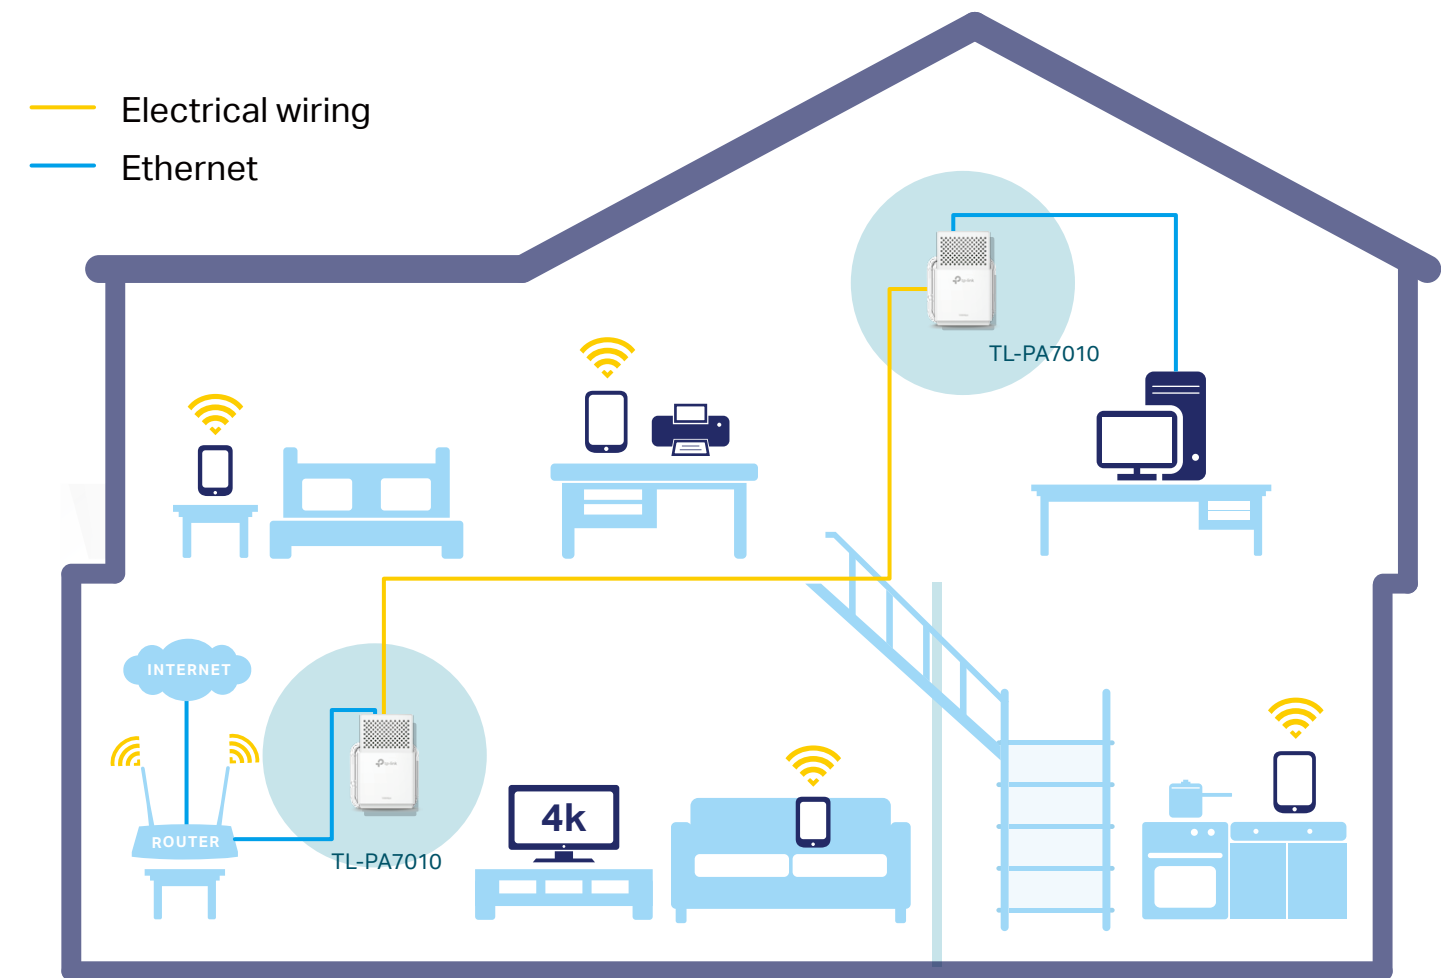

AV1000 Gigabit Powerline Starter Kit

Smooth HD Streaming
in Every Room

TL-PA7010 KIT

Highlights

HomePlug AV2 Standard Compliant

The HomePlug AV2 standard creates high-speed data transfer rates of up to 1000Mbps to support all your online activities.

Gigabit Ethernet for Fast Connections

One Gigabit Ethernet port provides reliable high-speed wired connections for game consoles, smart TVs, STB and more.

Highlights

Plug and Play!

Powerline adapters and extenders must be deployed in a set of two or more.

Internet from Any Outlet

Features

Speed

- Ultra-fast Powerline Speed – HomePlug AV2 standard compliant, high-speed data transfer rate of up to 1000Mbps, ideal for Ultra HD streaming and online gaming

Range

- 300-meter Range – Up to 300-meter range over the household power circuit.

Energy Saving

- Power Saving – Power Saving Mode helps reducing power consumption by up to 85%

Ease of Use

- Plug and play – Plug and play, no configuration required
- No new wires – No new wires, use existing electrical wiring to expand your home network
- TP-Link tpPLC – Allows you to easily manage your network using the intuitive tpPLC App or the tpPLC Utility