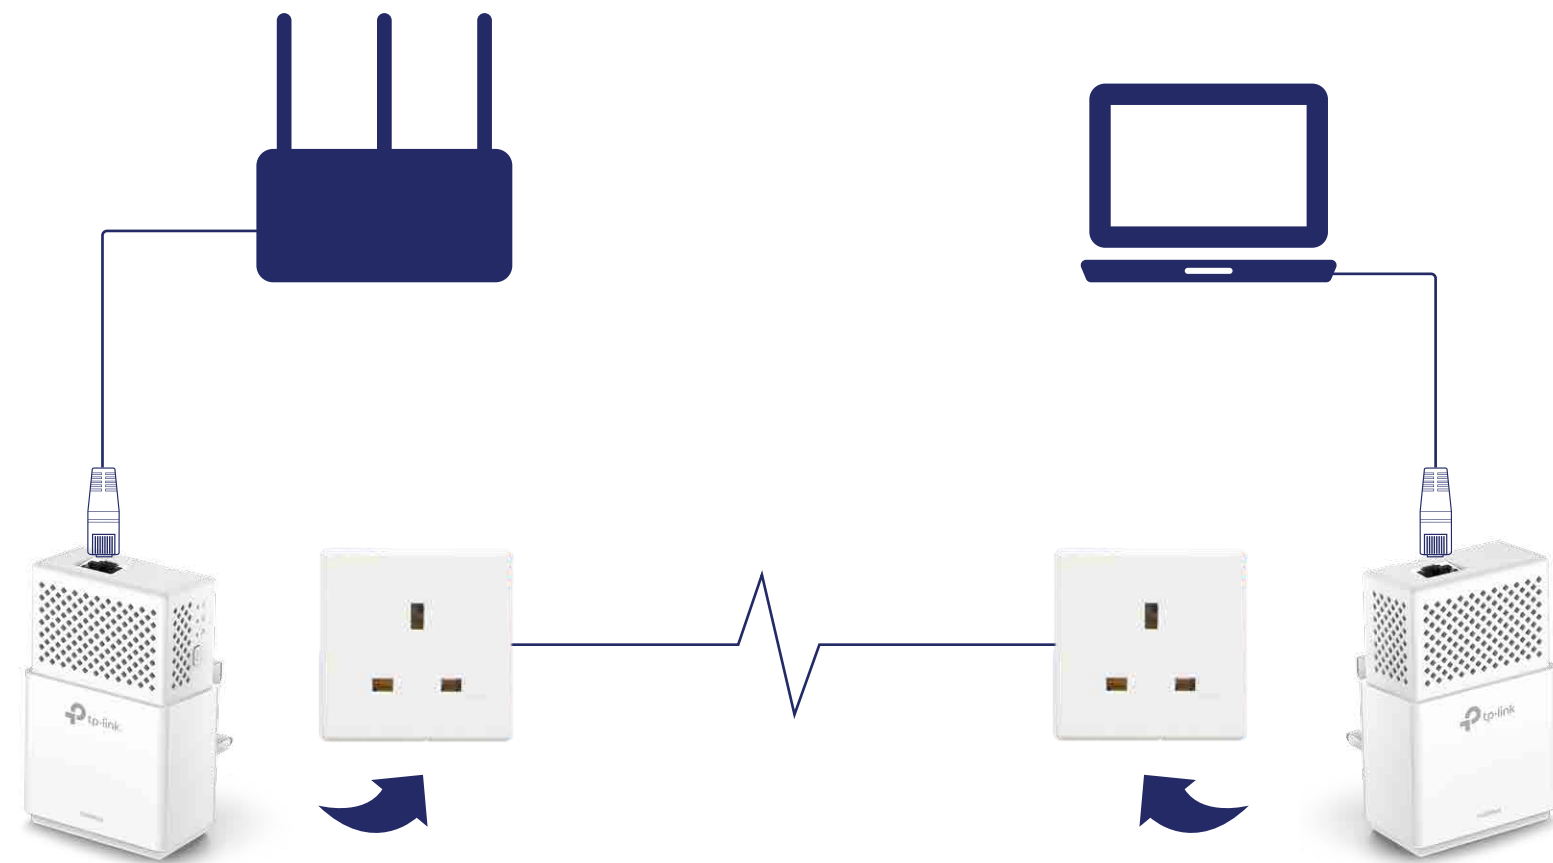

AV1000 Gigabit Powerline Starter Kit

Smooth HD Streaming
in Every Room

TL-PA7010 KIT

Highlights

HomePlug AV2 Standard Compliant

The HomePlug AV2 standard creates high-speed data transfer rates of up to 1000Mbps to support all your online activities.

Gigabit Ethernet for Fast Connections

One Gigabit Ethernet port provides reliable high-speed wired connections for game consoles, smart TVs, STB and more.

Highlights

Plug and Play!

Powerline adapters and extenders must be deployed in a set of two or more.

Internet from Any Outlet

Features

Speed

- Ultra-fast Powerline Speed – HomePlug AV2 standard compliant, high-speed data transfer rate of up to 1000Mbps, ideal for Ultra HD streaming and online gaming

Range

- 300-meter Range – Up to 300-meter range over the household power circuit.

Energy Saving

- Power Saving – Power Saving Mode helps reducing power consumption by up to 85%

Ease of Use

- Plug and play – Plug and play, no configuration required
- No new wires – No new wires, use existing electrical wiring to expand your home network
- TP-Link tpPLC – Allows you to easily manage your network using the intuitive tpPLC App or the tpPLC Utility