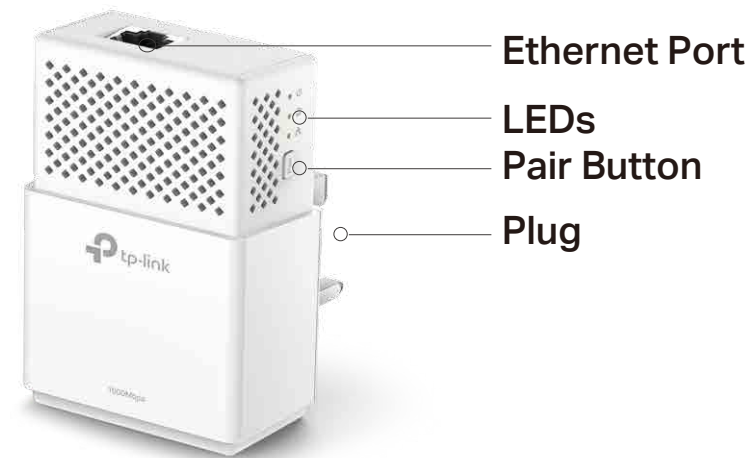

AV1000 Gigabit Powerline Starter Kit

Smooth HD Streaming
in Every Room

TL-PA7010 KIT

Highlights

HomePlug AV2 Standard Compliant

The HomePlug AV2 standard creates high-speed data transfer rates of up to 1000Mbps to support all your online activities.

- 300-meter Range – Up to 300-meter range over the household power circuit.

Energy Saving

- Power Saving – Power Saving Mode helps reducing power consumption by up to 85%

Ease of Use

- Plug and play – Plug and play, no configuration required
- No new wires – No new wires, use existing electrical wiring to expand your home network
- TP-Link tpPLC – Allows you to easily manage your network using the intuitive tpPLC App or the tpPLC Utility

Security

- Pair Button – 128-bit AES encryption easily at a push of "Pair" Button

Specifications

Hardware

- Plug Type: UK
- Standards and Protocols: HomePlug AV2, HomePlug AV, IEEE 1901, IEEE 802.3, IEEE 802.3u, IEEE 802.3ab
- Power Consumption: Maximum: 2.72W
Typical: 2.3W
Standby: 0.5W
- Range: 300 Meters over electrical circuit
- Interface: 1 * Gigabit Ethernet Port
- Button: Pair Button
- LED Indicator: Power, Powerline, Ethernet
- Dimensions (W x D x H): 3.8×2.4×1.4 in. (98 x 60 x 36 mm)