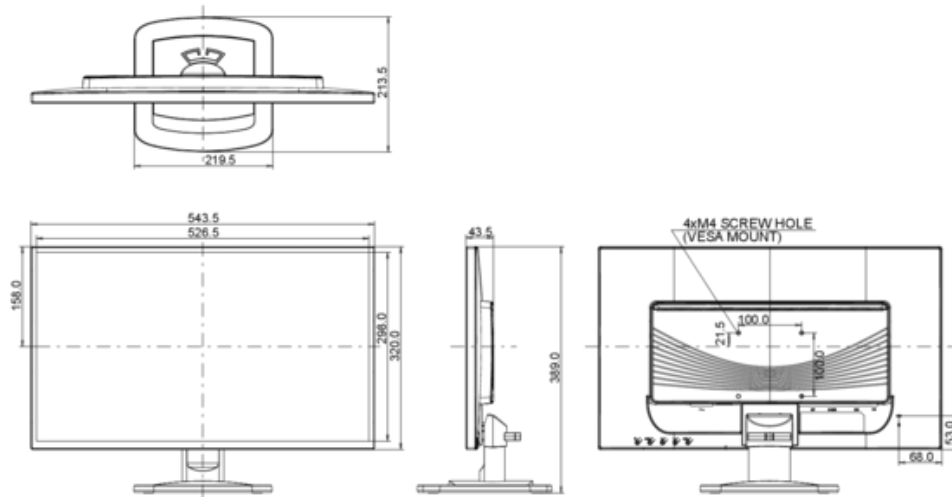

## 6. EU ENERGY EFFICIENCY LABEL

ENERGY EFFICIENCY CLASS	B
ON MODE POWER CONSUMPTION	27.9W
ANNUAL ENERGY CONSUMPTION	41 kWh/annum*
VISIBLE SCREEN DIAGONAL	60 cm; 23.6"; ( 24" segment )

*This is information under Regulation (EU) No 1062/2010.*

## 7. DIMENSIONS & WEIGHT

DIMENSIONS W X H X D	543.5 x 389 x 213.5 mm
WEIGHT	3.7 kg

*All trademarks and registered trademarks acknowledged. E & O E. Specification subject to change without notice. All LCD's comply with ISO-9241-307:2008 in connection with pixel defects.*