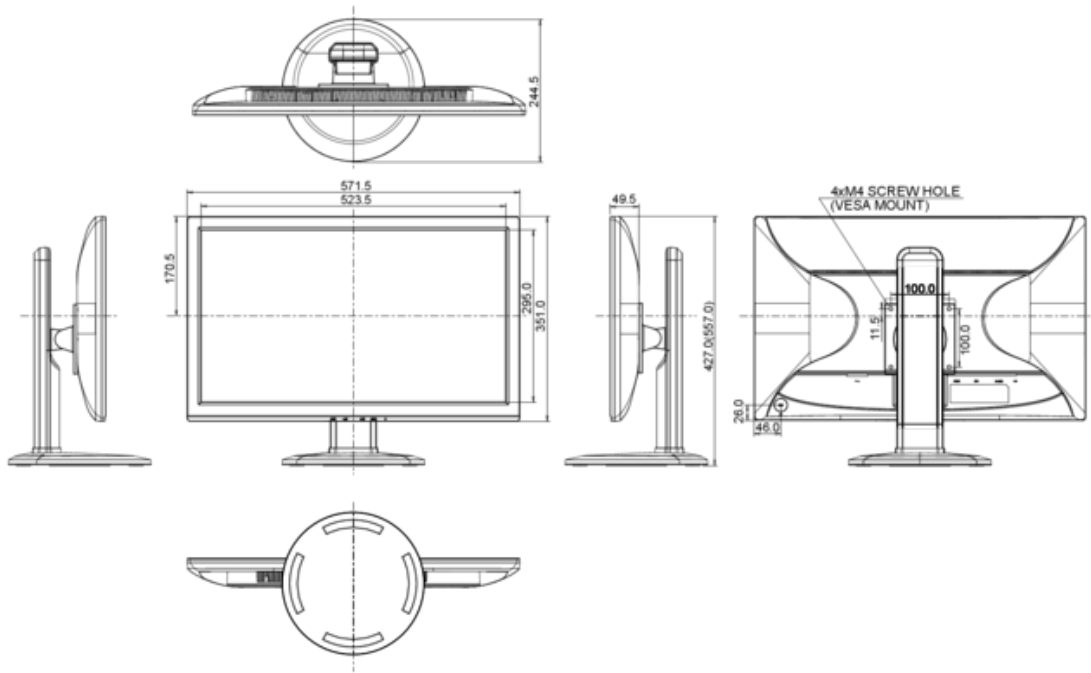

6. EU ENERGY EFFICIENCY LABEL

ENERGY EFFICIENCY CLASS	A
ON MODE POWER CONSUMPTION	21.8W
ANNUAL ENERGY CONSUMPTION	32 kWh/annum*
VISIBLE SCREEN DIAGONAL	60 cm; 23.6"; (24" segment)

This is information under Regulation (EU) No 1062/2010.

8. DIMENSIONS & WEIGHT

DIMENSIONS W X H X D	571.5 x 427 (557) x 244.5 mm
WEIGHT	6.1 kg

All trademarks and registered trademarks acknowledged. E & O E. Specification subject to change without notice. All LCD's comply with ISO-9241-307:2008 in connection with pixel defects.