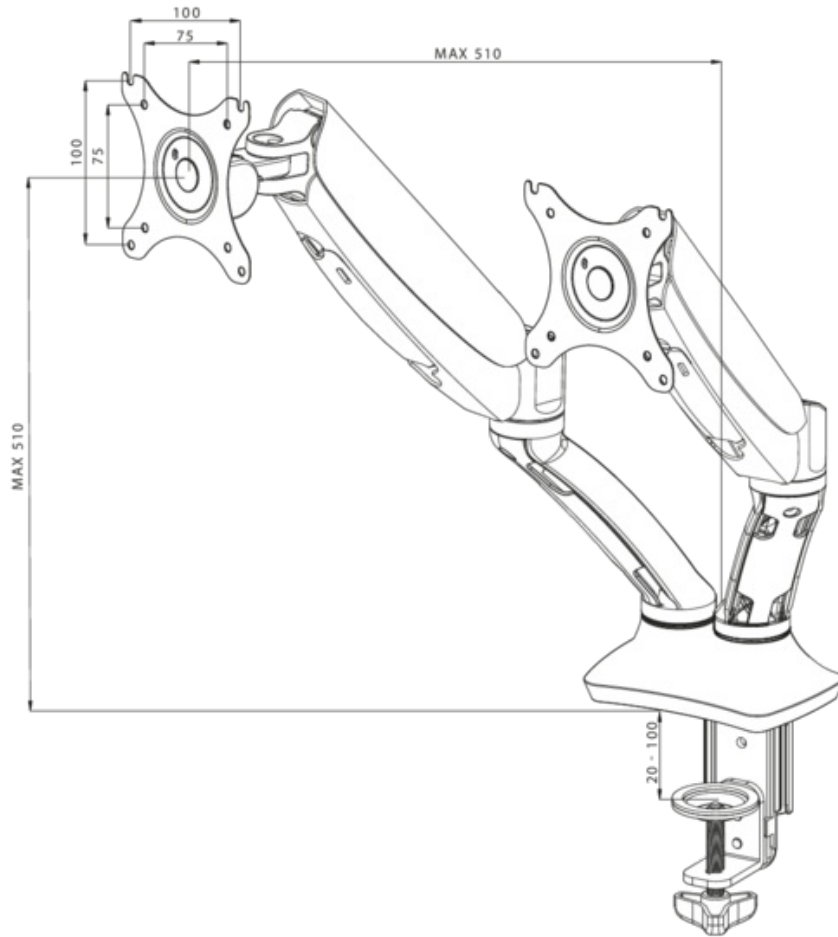

Sleek and stylish dual gas spring arm

The iiyama DS3002C-B1 is a desk mount (grommet or clamp) for two flat screens up to 27". Using the arm you save space on your desk and thanks to the cable management system it is easier to keep your workplace tidy. But what is more important, offering broad adjustment capabilities including tilt, swivel, height and rotation, the dual gas spring arm makes sure you can easily adjust the position of the screens to your preferences assuring ergonomic body posture.

1.

TYPE	gas spring desk mount for desktop monitor
NUMBER OF SCREENS	2
SCREEN SIZE	10" - 27"
HEIGHT ADJUSTMENT	0 - 399 mm
SCREEN ROTATION	PIVOT 90°
TILT	-85° - 15°
SWIVEL	360°
MAX WEIGHT	5 kg
MIN WEIGHT	1.5 kg
VESA MINIMUM	75 x 75 mm
VESA MAXIMUM	100 x 100 mm
COLOUR	Black