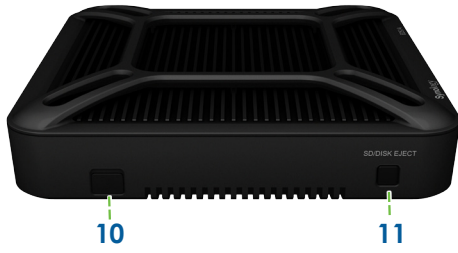

Connections & Buttons

- 1 Power Indicator
- 2 LAN Indicators
- 3 SD/Disk Indicator
- 4 SD Card Slot
- 5 USB 3.0 Port
- 6 RESET Button
- 7 USB 2.0 Port
- 8 LAN Ports
- 9 Power Port
- 10 DC Output Port
- 11 SD/Disk Eject Button

Technical Specifications

Hardware

CPU	Marvell Armada 370 1.2GHz
Floating Point	Yes
Hardware Encryption Engine	Yes
Memory	DDR3 512MB
External Device Interface	USB 3.0 port X 1, USB 2.0 port X 1, SD card reader X 1
SD Card	SDXC/UHS-I, SDHC/C10
Size (HxWxD)	31mm X 125mm X 125mm
Weight	295g
LAN	Gigabit X 2
Wireless Support	Yes (wireless dongles not included)
Dynamic DC Input	7 to 24V; 2A (Adapter in package: 12V; 2A)
DC Output	Current: 1A Voltage: Consistent with DC Input
AC Input Power Voltage	100V to 240V
Power Frequency	50Hz to 60Hz, Single Phase
Operating Temperature	EDS14 with direct DC input: -4 to 122°F (-20 to 50°C) AC Power Adapter in package: 32 to 122°F (0 to 50°C)
Storage Temperature	-20°C to 60°C (-5°F to 140°F)
Relative Humidity	5% to 95%RH

DSM Specifications

Networking Protocols	CIFS, AFP, NFS, FTP, WebDAV, CalDAV, iSCSI, Telnet, SSH, SNMP, VPN (PPTP, OpenVPN™, L2TP)
File System	External: EXT4, EXT3, FAT, NTFS, HFS+ (Read Only)
File Sharing Capability	Max User Account: 128, Max Group: 64, Max Shared Folder: 32, Max Concurrent CIFS/AFP/FTP Connections: 128
Security	FTP over SSL/TLS, IP Auto-Block, Firewall, Encrypted Network Backup over Rsync, HTTPS Connection
Utilities	Synology Web Assistant, Synology Assistant, Synology Data Replicator, Cloud Station
Supported Clients	Windows XP onward, Mac OS X® 10.5 onward, Ubuntu 9.04 onward
Support Browsers	Chrome™, Firefox®, Internet Explorer® 8 onward, Safari® 5 onward, Safari (iOS 5 or later on iPad), Chrome (Android 4.0 on tablets)
Language	English, Deutsch, Français, Italiano, Español, Dansk, Norsk, Svensk, Nederlands, Русский, Polski, Magyar, Português do Brasil, Português Europeu, Türkçe, Český, 日本語, 한국어, 繁體中文, 简体中文