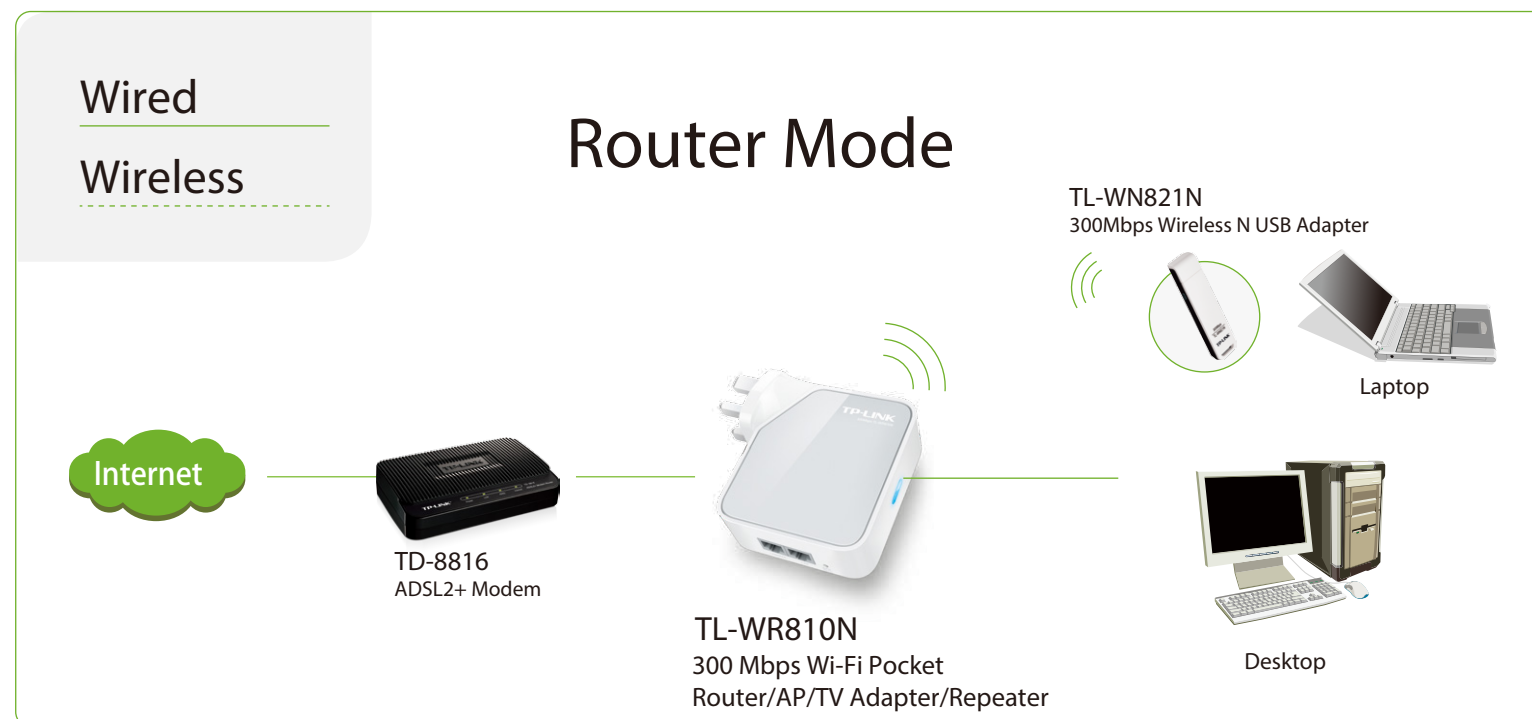

300Mbps

Wi-Fi Pocket Router/AP/TV Adapter/Repeater

TL-WR810N

Highlights

- 300Mbps wireless data rates is ideal for video streaming, online gaming and Internet calling
- Pocket size – Ideal for home and travel use
- Supports Router, Repeater, Client, and AP operation modes
- Built-in power adapter, no bulky adapter needed
- Easy installation in minutes

Features

Multiple Operating Modes

During Travel

- **Router Mode** - Instantly create a private wireless network and share Internet access with multiple Wi-Fi devices. Ideal for setup in most hotels.

At home

- **Range Extender Mode** - Extend existing Wi-Fi to improve signal strength and maximize coverage.
- **Client Mode** - Allow devices that require a wired connection to access an existing Wi-Fi network.
- **Access Point Mode** - Create a wireless network for Wi-Fi enabled devices.

Portable and Compact

TL-WR810N is small enough to put into your pocket and take on the road to share the Internet. Along with its built-in adapter, it is a perfect choice for travelers, students, or anyone else to work or play.