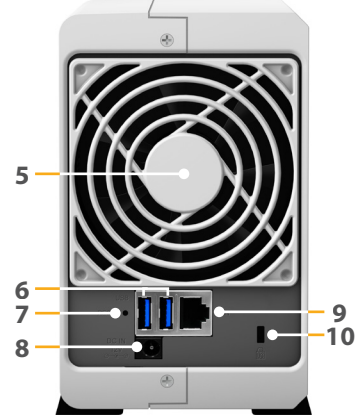

Hardware Overview

Front

Rear

1	Status indicator	2	LAN indicator	3	Drive status indicator	4	Power button and indicator
5	Fan	6	USB 3.0 port	7	Reset button	8	Power port
9	1GbE RJ-45 port	10	Kensington Security Slot				