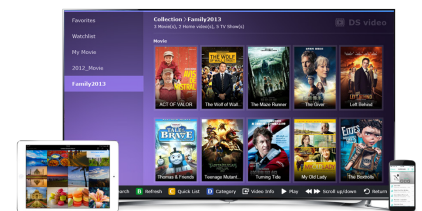

Multimedia Streaming

DS218j turns your living room into a multimedia entertainment center.