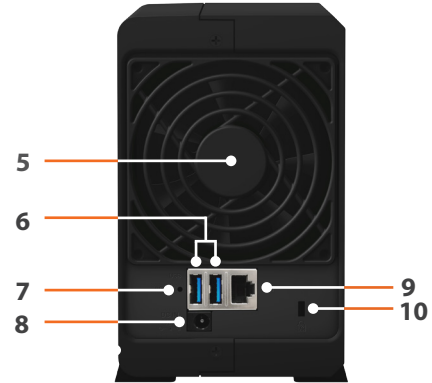

## Hardware Overview

Front

Rear

1	Status indicator	2	LAN indicator	3	Drive status indicator	4	Power button and indicator
5	Fan	6	USB 3.0 port	7	Reset button	8	Power port
9	1GbE RJ-45 port	10	Kensington Security Slot				