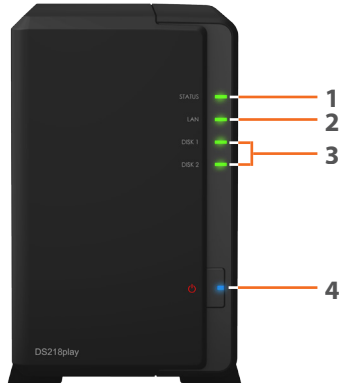

## Hardware Overview

Front

Rear

1	Status indicator	2	LAN indicator	3	Drive status indicator	4	Power button and indicator
5	Fan	6	USB 3.0 port	7	Reset button	8	Power port
9	1GbE RJ-45 port	10	Kensington Security Slot				