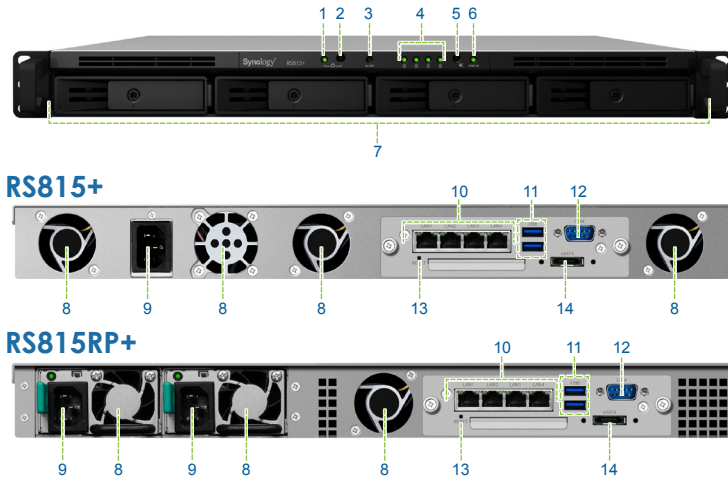

Connections & Buttons

- 1 Power Indicator
- 2 Power Button
- 3 Alert Indicator
- 4 Disk Indicators
- 5 Beep off Button
- 6 Status Indicator
- 7 Drive Trays
- 8 Fan
- 9 Power Port
- 10 Gigabit LAN ports
- 11 USB 3.0 Ports
- 12 Console Port
- 13 RESET Button
- 14 eSATA Port

Technical Specifications

Hardware

CPU	Intel Atom C2538 Quad Core 2.4GHz
Hardware Encryption Engine	Yes (AES-NI)
Floating Point Unit	Yes
RAM Size	DDR3 2 GB (Expandable up to 6 GB)
Internal HDD/SSD	3.5" or 2.5" SATA(II) X 4 (hard drives not included)
Maximum Internal Raw Capacity	24 TB (6 TB HDD X 4) (The actual capacity will differ according to volume types)
Hot Swappable Drive	Yes
External Ports	USB 3.0 ports X 2, eSATA X 1
Size (HxWxD) (mm)	44 X 430.5 X 457.5 (RS815+) 44 X 430.5 X 591.8 (RS815RP+)
Weight	6.73kg (RS815+) 9.36kg (RS815RP+)
LAN	Gigabit X 4
Wake on LAN/WAN	Yes
Wireless Support	Yes (wireless dongles not included)
AC Input Power Voltage	100V to 240V
Power Frequency	50 Hz to 60 Hz, Single Phase
Operating Temperature	5°C to 35°C (40°F to 95°F)
Storage Temperature	-20°C to 60°C (-5°F to 140°F)
Relative Humidity	5% to 95% RH

General

Networking Protocols	CIFS, AFP, NFS, FTP, WebDAV, CalDAV, iSCSI, Telnet, SSH, SNMP, VPN (PPTP, OpenVPN™, L2TP)
File System	Internal: EXT4 External: EXT4, EXT3, FAT, NTFS, HFS+
Storage Management	Maximum Single Volume Size: 108 TB, Maximum Internal Volume #: 512, Maximum iSCSI Target #: 32, Maximum iSCSI LUN#: 256; Raid Clone/Snapshot support; Supported RAID Type: Synology Hybrid RAID, Basic, JBOD, RAID 0, RAID 1, RAID 5, RAID 6, RAID 10; Synology Expansion Unit Support : RX415
File Sharing Capability	Maximum User Account: 2048, Maximum Group: 256, Maximum Shared Folder: 512, Maximum Concurrent CIFS/AFP/FTP Connections: 512
Privilege	Windows® Access Control List (ACL)
Directory Service	Windows® AD Integration: Domain Users login via Samba (CIFS)/AFP/FTP/File Station, LDAP Integration
Virtualization	VMware vSphere® 5, Microsoft Hyper-V®, Citrix® Certified
Security	FTP over SSL/TLS, IP Auto-Block, Firewall, Encrypted Network Backup over Rsync, HTTPS Connection
Utilities	Synology Assistant, Cloud Station, Evidence Integrity Authenticator
Supported Clients	Windows XP® onward, Mac OS X® 10.5 onward, Ubuntu® 9.04 onward