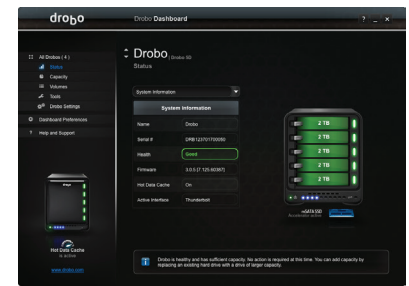

### Capacity AND Performance

Drobo 5Dt comes with an mSATA card included to enable our patented Drobo Accelerator Caching technology right out of the box. The Drobo Accelerator Cache keeps a copy of your most frequently accessed data so that it can be delivered even faster when you need it. The accelerator cache can dramatically speed up loading large photo libraries and other I/O intensive operations, smoothing out workflows and allowing you to start being productive sooner.

### Drobo Dashboard

Drobo Dashboard is the single tool used to centrally manage all of your Drobo devices. Drobo Dashboard displays status as if all of your Drobos were right in front of you with the same status lights and capacity gauge that are on the front panel. All administration tasks are a single click away.