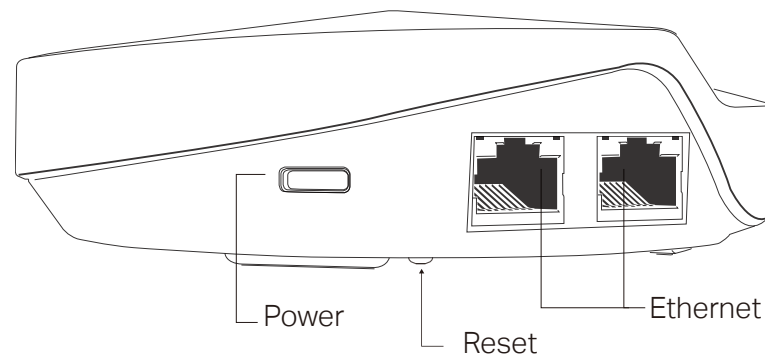

## Hardware

- Ports: 2 LAN/WAN Gigabit Ethernet Ports, 1 USB Type-C Port
- Buttons: 1 Reset button on the underside
- Antenna Type: 4 internal antennas per Deco unit
- Wireless Onboarding: Bluetooth 4.2
- Flash: 32 MB
- SDRAM: 256 MB
- External Power Supply: 12 V/1.2 A
- Dimensions (Dia x H): 4.7 in. x 1.3 in. (120 mm x 38 mm)