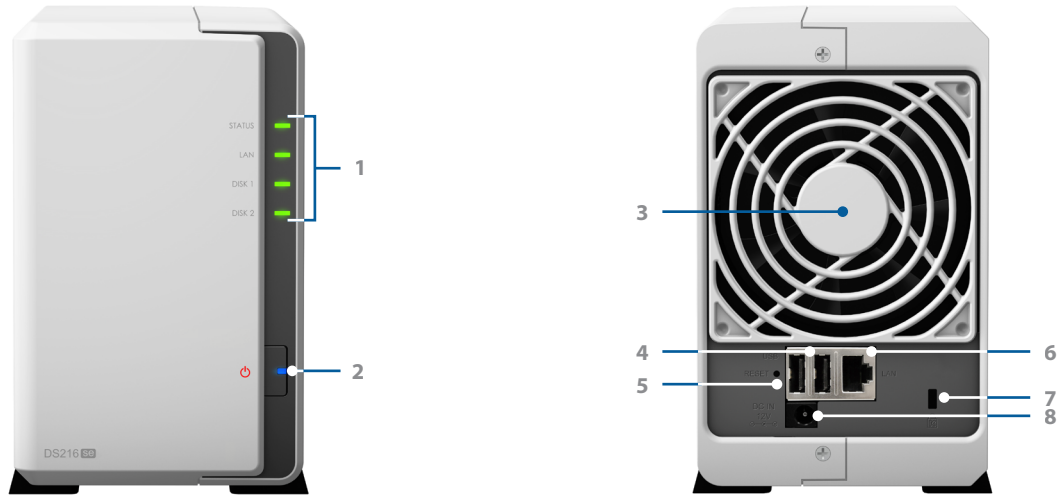

Connections & Buttons

1	LED indicator	2	Power button	3	Fan	4	USB 2.0 port
5	Reset button	6	LAN port	7	Kensington Security Slot	8	Power port

Technical Specifications

Hardware

CPU	Marvell Armada 370 800MHz
Floating point unit	Yes
Hardware encryption engine	Yes
RAM size	DDR3 256MB
Compatible drive type	3.5"/2.5" SATA III/II x 2 (Hard drives not included. Disk holders are required for 2.5" drives.)
Maximum internal raw capacity	16TB (8TB HDD x 2) (The actual capacity will differ according to volume types.)
External ports	USB 2.0 port x 2
Size (HxWxD)	165 mm x 100 mm x 225.5 mm
Weight	870g
LAN	Gigabit (RJ-45) x 1
Wireless support	Yes (wireless dongles not included)
Scheduled Power on/off	Yes
AC input power voltage	100V to 240V AC
Power frequency	50Hz to 60Hz, single phase
Operating temperature	5°C to 40°C (40°F to 104°F)
Storage temperature	-20°C to 60°C (-5°F to 140°F)
Relative humidity	5% to 95% RH

General

Networking protocols	CIFS, AFP, NFS, FTP, WebDAV, CalDAV, Telnet, SSH, SNMP, VPN (PPTP, OpenVPN™, L2TP)
File system	Internal: ext4 External: ext4, ext3, FAT, NTFS, HFS+ (read only)
Storage management	Maximum single volume size: 16TB, Maximum internal volume: 256
Supported RAID type	Synology Hybrid RAID (SHR), Basic, JBOD, RAID 0, RAID 1
File sharing capability	Maximum user account: 512, Maximum group: 128, Maximum shared folder: 256, Maximum concurrent CIFS/AFP/FTP/File Station connection: 64
Privilege	Windows Access Control List (ACL)
Directory service	Windows AD Integration: Domain Users login via Samba (CIFS)/AFP/FTP/File Station, LDAP integration
Security	FTP over SSL/TLS, IP auto-block, firewall, encrypted network backup over Rsync, HTTPS connection
Utilities	Synology Web Assistant, Synology Assistant, Cloud Station, Photo Station Uploader
Supported clients	Windows XP onwards, Mac OS X® 10.7 onwards, Ubuntu 12 onwards
Supported browsers	Chrome™, Firefox®, Internet Explorer® 8 onwards, Safari® 7 onwards, Safari (iOS® 7 onwards on iPad®), Chrome (Android 4.0 onwards on tablets)
Language	English, Deutsch, Français, Italiano, Español, Dansk, Norsk, Svensk, Nederlands, Русский, Polski, Magyar, Português do Brasil, Português Europeu, Türkçe, Český, 日本語, 한국어, 繁體中文, 简体中文