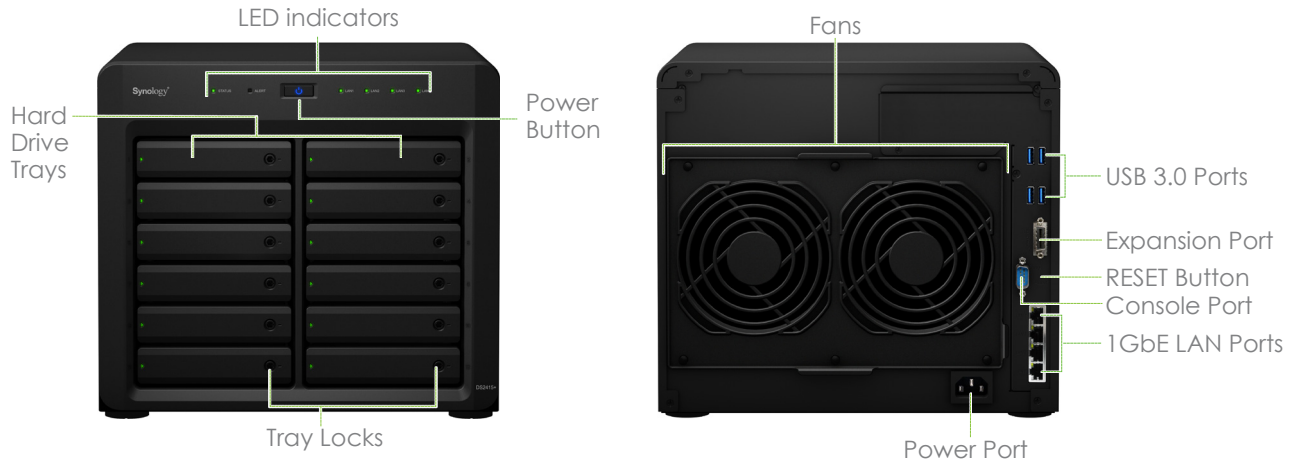

Connections & Buttons

Technical Specifications

Hardware

CPU	Intel Atom C2538 Quad Core 2.4GHz
Hardware Encryption Engine	Yes (AES-NI)
Floating Point Unit	Yes
RAM Size	DDR3 2 GB (Expandable up to 6 GB)
Internal HDD/SSD	3.5" or 2.5" SATA(III) X 12 (hard drives not included)
Maximum Internal Raw Capacity	72 TB (6 TB HDD X 12) (The actual capacity will differ according to volume types)
Hot Swappable Drive	Yes
External Ports	USB 3.0 ports X 4, expansion port X 1
Size (HxWxD)	270 X 300 X 340 mm
Weight	9.24 kg
LAN	Gigabit X 4
Wake on LAN/WAN	Yes
Wireless Support	Yes (wireless dongles not included)
AC Input Power Voltage	100V to 240V
Power Frequency	50 Hz to 60 Hz, Single Phase
Operating Temperature	5°C to 35°C (40°F to 95°F)
Storage Temperature	-20°C to 60°C (-5°F to 140°F)
Relative Humidity	5% to 95% RH

General

Networking Protocols	CIFS, AFP, NFS, FTP, WebDAV, CalDAV, iSCSI, Telnet, SSH, SNMP, VPN (PPTP, OpenVPN™, L2TP)
File System	Internal: EXT4 External: EXT4, EXT3, FAT, NTFS, HFS+
Storage Management	Maximum Single Volume Size: 108 TB, Maximum Internal Volume #: 512, Maximum iSCSI Target #: 32, Maximum iSCSI LUN#: 256; Raid Clone/Snapshot support; Supported RAID Type: Synology Hybrid RAID, Basic, JBOD, RAID 0, RAID 1, RAID 5, RAID 6, RAID 10; Synology Expansion Unit Support : DX513, DX213
File Sharing Capability	Maximum User Account: 2048, Maximum Group: 256, Maximum Shared Folder: 512, Maximum Concurrent CIFS/AFP/FTP Connections: 512
Privilege	Windows® Access Control List (ACL)
Directory Service	Windows® AD Integration: Domain Users login via Samba (CIFS)/AFP/FTP/File Station, LDAP Integration
Virtualization	VMware vSphere® 5, Microsoft Hyper-V®, Citrix® Certified
Security	FTP over SSL/TLS, IP Auto-Block, Firewall, Encrypted Network Backup over Rsync, HTTPS Connection
Utilities	Synology Assistant, Cloud Station, Evidence Integrity Authenticator
Supported Clients	Windows XP® onward, Mac OS X® 10.5 onward, Ubuntu® 9.04 onward
Supported Browsers	Chrome®, Firefox® Internet Explorer®: 8 or onward, Safari® 5 or onward, Safari (iOS 5 or later on iPad®), Chrome (Android™ 4.0 on tablets)