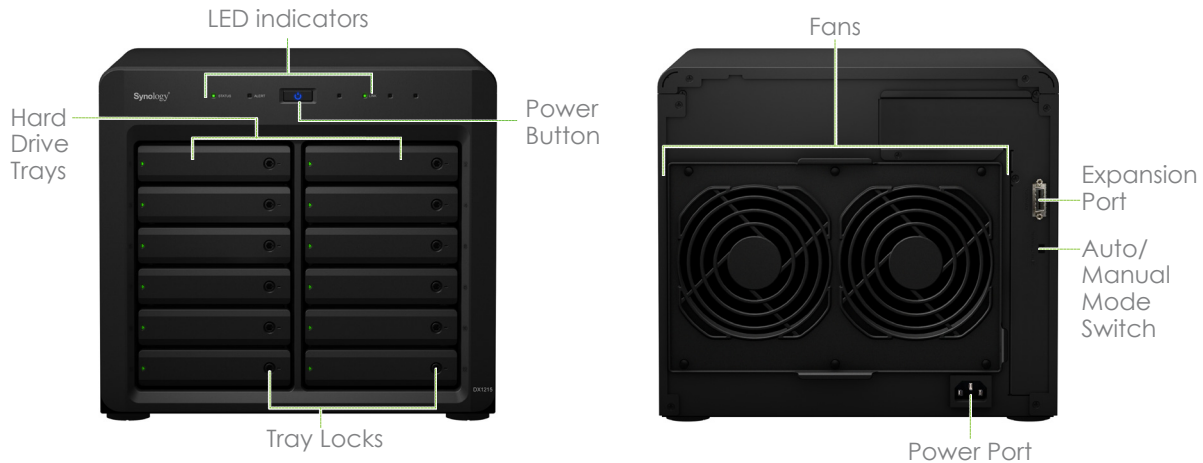

Reliable Plug-and-Use Design

DX1215 securely connects to Synology's DiskStation servers with a specially designed expansion cable, ensuring easy connection and maximum data throughput. The 6Gb/s connection speed allows the drives in the connected Synology DX1215 to operate as the internal ones of Synology DiskStation.

Green & Easy to Manage

Hibernation mode can be manually configured to start automatically when the system has been inactive for a period of time. This not only saves energy but also extends the lifespan of hard drives. DX1215 will also smartly power on/off with the attached DiskStation, so no user intervention is needed to keep this system running smartly and efficiently.

DX1215 comes with a fast detachable fan module with two 120 X 120mm fans and screwless drive trays, making system components replacement fast and tool-free.

Connections & Buttons

Technical Specifications